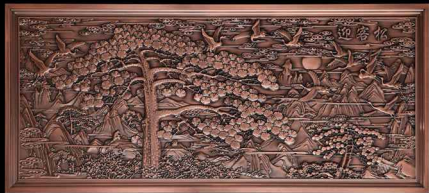

精雕·壁面系列
Carved · Murals series

自诞生以来，就洋溢着关于品味与潮流的艺术气息，通过合理的空间设计，唤醒人们对居家生活的艺术情怀，享受凝聚皇家非凡的奢华生活。

型号 (Model):
JT-BH604