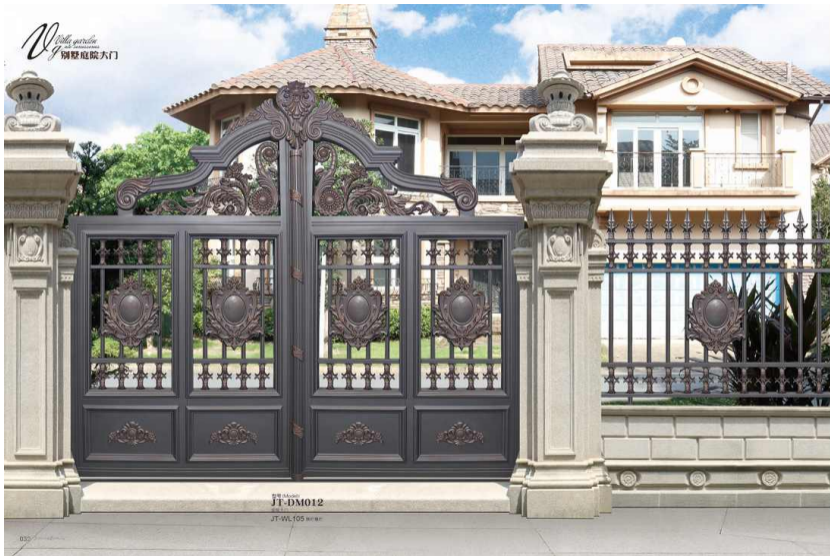

型号: JTD-DM011
庭院大门
JT-WL104 10mm

型号 Model
JT-HC304
尺寸 Size

型号 Model
JT-DM012
尺寸 Size
JT-WL-105 mm