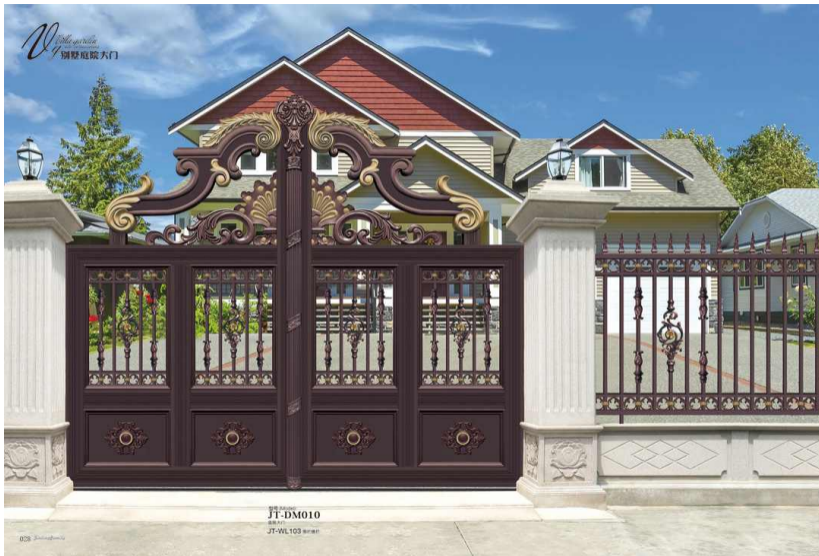

型号 Model:
JT-HC303
名称 Name:

型号 Model:
JT-DM010
名称 Name:
JT-WL103 庭院门